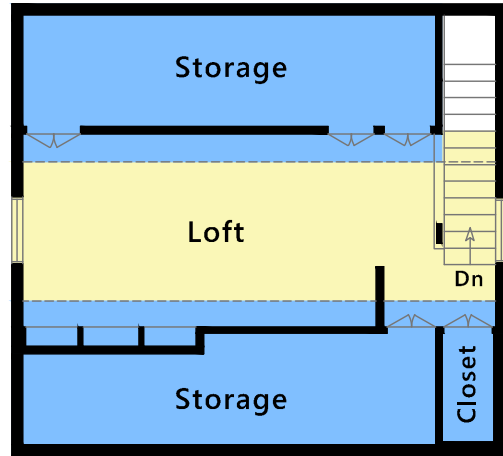

251 Harold Avenue

San Francisco, CA

Main Residence

1,285 Sq Ft

Cottage Upper

140 Sq Ft

Cottage Main

450 Sq Ft

1,285 Sq Ft

590 Sq Ft

285 Sq Ft

Note: Square footage data represents an estimate and has been derived simply for the marketing-style floor plans developed by Open House Drafting.