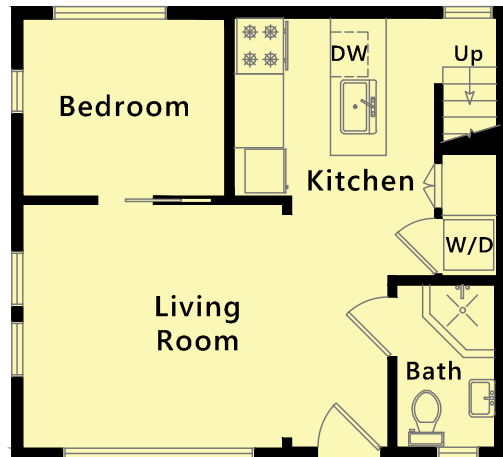

251 Harold Avenue

San Francisco, CA

Main Residence

1,285 Sq Ft

Cottage Upper

140 Sq Ft

Cottage Main

450 Sq Ft

1,285 Sq Ft

590 Sq Ft

285 Sq Ft

Note: Square footage data represents an estimate and has been derived simply for the marketing-style floor plans developed by Open House Drafting.