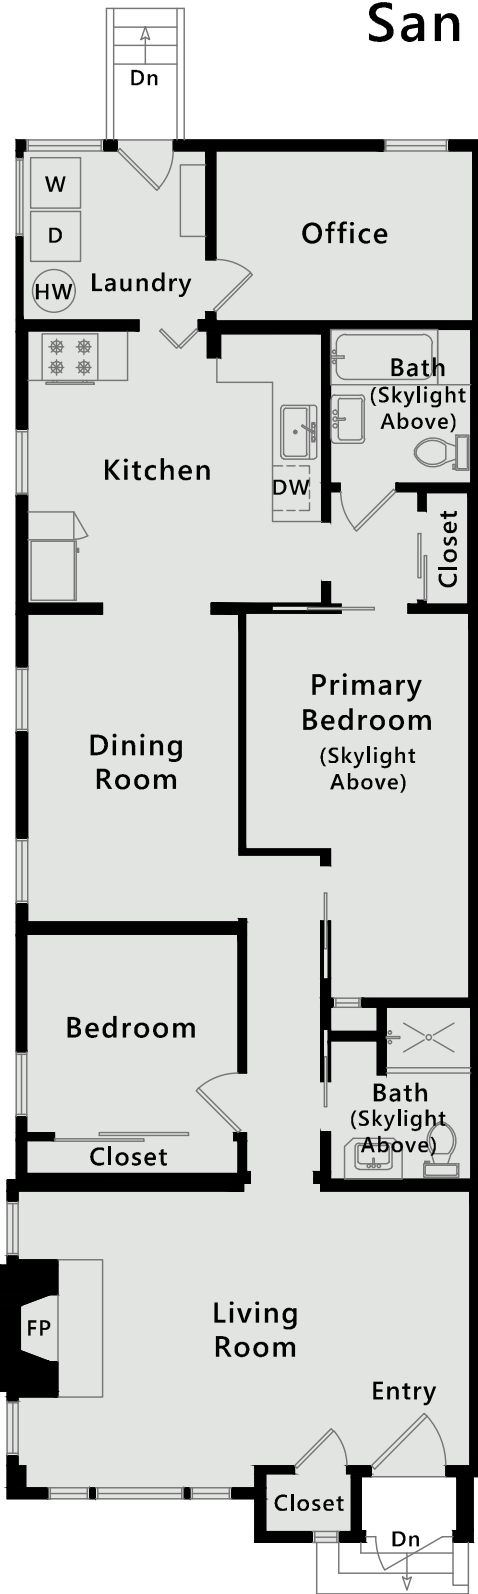

251 Harold Avenue

San Francisco, CA

Main Residence

1,285 Sq Ft

Cottage Upper

140 Sq Ft

Cottage Main

450 Sq Ft

1,285 Sq Ft

590 Sq Ft

285 Sq Ft

Note: Square footage data represents an estimate and has been derived simply for the marketing-style floor plans developed by Open House Drafting.